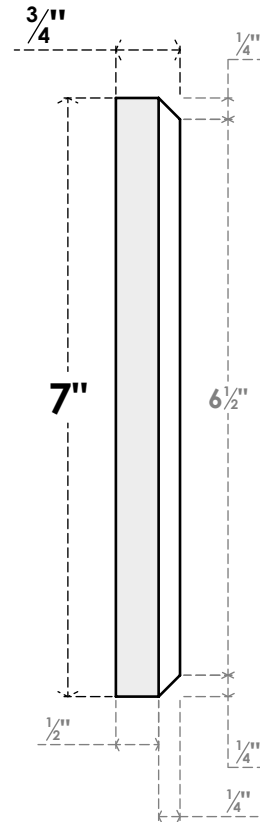

ROSP070X070X075SDG10

7"W X 7"H X 3/4"P STANDARD SEDGWICK FLOWER ROSETTE WITH BEVELED EDGE, ARCHITECTURAL GRADE PVC

FRONT

SIDE

EKENA MILLWORK
2300 WEST MAIN ST.
CLARKSVILLE, TX 75426
TOLL FREE: 866-607-0453
WWW.EKENAMILLWORK.COM

NOTES

1. INSTALLATION TO BE COMPLETED IN ACCORDANCE WITH MANUFACTURER'S SPECIFICATIONS.
2. DRAWING MAY NOT BE TO SCALE
3. THIS DRAWING IS INTENDED FOR DESIGN AND PLANNING PURPOSES ONLY.
4. ALL INFORMATION CONTAINED HEREIN WAS CURRENT AT THE TIME OF DEVELOPMENT BUT MUST BE REVIEWED AND APPROVED BY THE PRODUCT MANUFACTURER TO BE CONSIDERED ACCURATE.
5. ARCHITECTURAL GRADE PVC PRODUCTS ARE MADE FROM EXPANDED CELLULAR PVC AND COME NATURALLY WHITE BUT MAY BE PAINTED