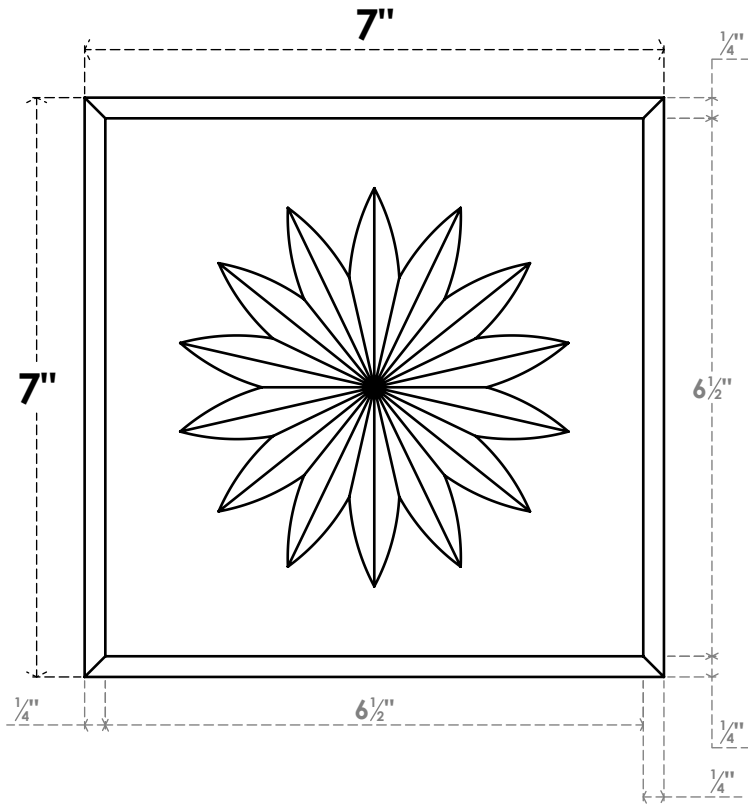

ROSP070X070X075SDG10

7"W X 7"H X 3/4"P STANDARD SEDGWICK FLOWER ROSETTE WITH BEVELED EDGE, ARCHITECTURAL GRADE PVC

FRONT

SIDE

EKENA MILLWORK
2300 WEST MAIN ST.
CLARKSVILLE, TX 75426
TOLL FREE: 866-607-0453
WWW.EKENAMILLWORK.COM